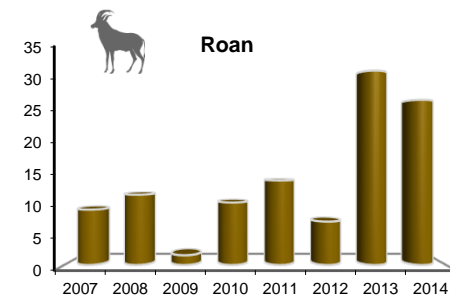

Khaidum

Waterhole estimates

DF = drinking frequency

Species	DF	Count days										Total		
		Cwiba Fountain	Doringstraat	Dussi	Khaidom	Leeupan	Omuramba	Shiyambi	Soncana	Tari Kora	Tsau		Tsoana Fountain	
Duiker	4						1				1			3
Eland	4		77				3		141		4			225
Elephant	1.8	152	358		125	347	211	107	453	125	138	92		2108
Gemsbok	4	3	9		3			7	1	1				24
Giraffe	4				53				15					68
Hartebeest	2				0									1
Honey Badger														
Hyaena	2	1	3			6	1	8	9	15	13	1		56
Jackal	2						1	1	12					13
Kudu	2				6	1	11			30		9		57
Leopard	2							1	1			1	1	3
Lion	2	1				6								7
Ostrich	4	1	1		1				11			11		25
Rhino	4													4
Roan	1.5	33	27		85	106		34	40	70	46	5		448
Steenbok	4						1		3		3			7
Vervet Monkey														
Warthog	2	20	6		6	3	8	11	8	22	19	9		112
Wild dog	1								2			2		4
Wildebeest	1.5	4	1		10	13			4		62			93