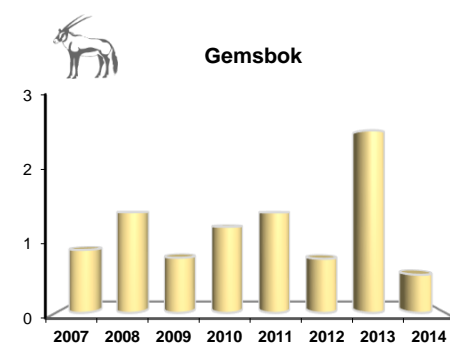

Animals seen during the count

Species	Waterholes - Khaidum										Line Transects			
	Cwiba Fountain	Doringstraat	Dussi	Khaidom	Leeupan	Omuramba	Shiyambi	Soncana	Tari Kora	Tsau	Tsoana Fountain	George Mukoya	Muduva Nyangana	Total
Duiker						1				1		29	12	43
Eland		58				2		106		3		31		200
Elephant	254	597		277	578	351	178	755	209	230	154			3583
Gemsbok	2	7		3				5	1	1		30	6	55
Giraffe				53				11				34	6	104
Hartebeest				1										1
Honey Badger											1		13	14
Hyaena	1	4			9	2	12	13	22	20	1			84
Jackal						1	1	18				59	25	104
Kudu				12	1	17			45	13				88
Leopard								1	2		1			5
Lion	1				9							6		16
Ostrich	1	1		1				8			8	2	40	61
Rhino										3		12	3	18
Roan	66	54		227	213		69	81	141	91	10			952
Steenbok						1		2		2		2	2	9
Vervet Monkey			17								2			19
Warthog	30	9		11	4	12	17	12	33	28	14			170

George Mukoya

Transects: 23; Transect Length: 228 km

Animals seen

Muduva Nyangana

Transects: 11; Transect Length: 94 km

Animals seen

Khaidum

Waterhole estimates

DF = drinking frequency

Species	DF	Count days										Total		
		Cwiba Fountain	Doringstraat	Dussi	Khaidom	Leeupan	Omuramba	Shiyambi	Soncana	Tari Kora	Tsau		Tsoana Fountain	
Duiker	4						1				1			3
Eland	4		77				3		141		4			225
Elephant	1.8	152	358		125	347	211	107	453	125	138	92		2108
Gemsbok	4	3	9		3			7	1	1				24
Giraffe	4				53				15					68
Hartebeest	2				0									1
Honey Badger														
Hyaena	2	1	3			6	1	8	9	15	13	1		56
Jackal	2						1	1	12					13
Kudu	2				6	1	11			30		9		57
Leopard	2							1	1			1	1	3
Lion	2	1				6								7
Ostrich	4	1	1		1				11			11		25
Rhino	4													4
Roan	1.5	33	27		85	106		34	40	70	46	5		448
Steenbok	4						1		3		3			7
Vervet Monkey														
Warthog	2	20	6		6	3	8	11	8	22	19	9		112
Wild dog	1								2			2		4
Wildebeest	1.5	4	1		10	13			4		62			93

Animals per day per waterhole

Trends

Distribution