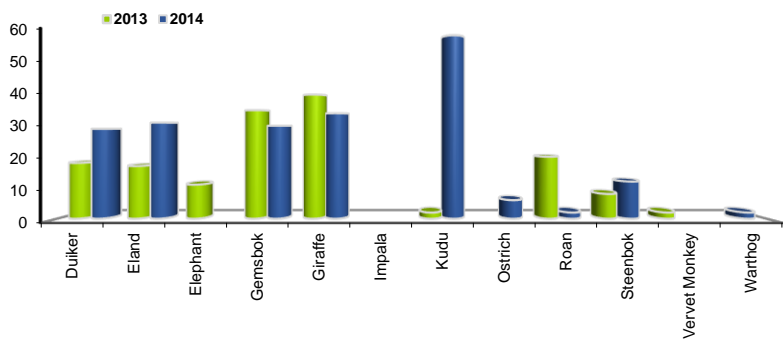

George Mukoya

Transects: 23; Transect Length: 228 km

Animals seen