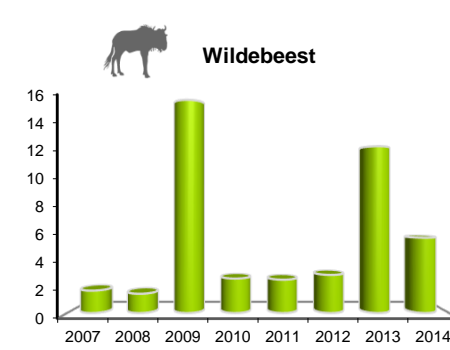

Animals seen during the count

Species	Waterholes - Khaidum										Line Transects			
	Cwiba Fountain	Doringstraat	Dussi	Khaidom	Leeupan	Omuramba	Shiyambi	Soncana	Tari Kora	Tsau	Tsoana Fountain	George Mukoya	Muduva Nyangana	Total
Duiker						1				1		29	12	43
Eland		58				2		106		3		31		200
Elephant	254	597		277	578	351	178	755	209	230	154			3583
Gemsbok	2	7		3				5	1	1		30	6	55
Giraffe				53				11				34	6	104
Hartebeest				1										1
Honey Badger											1		13	14
Hyaena	1	4			9	2	12	13	22	20	1			84
Jackal						1	1	18				59	25	104
Kudu				12	1	17			45	13				88
Leopard								1	2		1			5
Lion	1				9							6		16
Ostrich	1	1		1				8			8	2	40	61
Rhino										3		12	3	18
Roan	66	54		227	213		69	81	141	91	10			952
Steenbok						1		2		2		2	2	9
Vervet Monkey			17								2			19
Warthog	30	9		11	4	12	17	12	33	28	14			170

George Mukoya

Transects: 23; Transect Length: 228 km

Animals seen

Muduva Nyangana

Transects: 11; Transect Length: 94 km

Animals seen

Khaidum

Waterhole estimates

DF = drinking frequency

Species	DF	Count days										Total		
		Cwiba Fountain	Doringstraat	Dussi	Khaidom	Leeupan	Omuramba	Shiyambi	Soncana	Tari Kora	Tsau		Tsoana Fountain	
Duiker	4						1				1			3
Eland	4		77				3		141		4			225
Elephant	1.8	152	358		125	347	211	107	453	125	138	92		2108
Gemsbok	4	3	9		3			7	1	1				24
Giraffe	4				53				15					68
Hartebeest	2				0									1
Honey Badger														
Hyaena	2	1	3			6	1	8	9	15	13	1		56
Jackal	2						1	1	12					13
Kudu	2				6	1	11			30		9		57
Leopard	2							1	1			1	1	3
Lion	2	1				6								7
Ostrich	4	1	1		1				11			11		25
Rhino	4													4
Roan	1.5	33	27		85	106		34	40	70	46	5		448
Steenbok	4						1		3		3			7
Vervet Monkey														
Warthog	2	20	6		6	3	8	11	8	22	19	9		112
Wild dog	1								2			2		4
Wildebeest	1.5	4	1		10	13			4		62			93

Animals per day per waterhole

Trends

Distribution