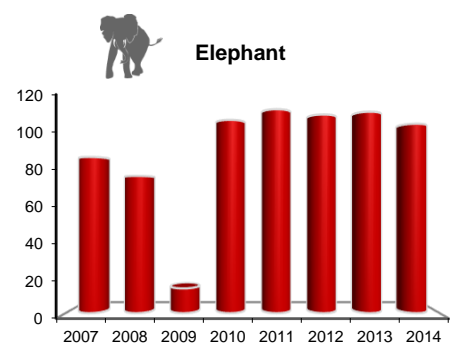

Animals seen during the count

Species	Waterholes - Khaidum										Line Transects			
	Cwiba Fountain	Doringstraat	Dussi	Khaidom	Leeupan	Omuramba	Shiyambi	Soncana	Tari Kora	Tsau	Tsoana Fountain	George Mukoya	Muduva Nyangana	Total
Duiker						1				1		29	12	43
Eland		58				2		106		3		31		200
Elephant	254	597		277	578	351	178	755	209	230	154			3583
Gemsbok	2	7		3				5	1	1		30	6	55
Giraffe				53				11				34	6	104
Hartebeest				1										1
Honey Badger											1		13	14
Hyaena	1	4			9	2	12	13	22	20	1			84
Jackal						1	1	18				59	25	104
Kudu				12	1	17			45	13				88
Leopard								1	2		1			5
Lion	1				9							6		16
Ostrich	1	1		1				8			8	2	40	61
Rhino										3		12	3	18
Roan	66	54		227	213		69	81	141	91	10			952
Steenbok						1		2		2		2	2	9
Vervet Monkey			17								2			19
Warthog	30	9		11	4	12	17	12	33	28	14			170

George Mukoya

Transects: 23; Transect Length: 228 km

Animals seen

Muduva Nyangana

Transects: 11; Transect Length: 94 km

Animals seen

Khaidum

Waterhole estimates

DF = drinking frequency

Species	DF	Count days										Total		
		Cwiba Fountain	Doringstraat	Dussi	Khaidom	Leeupan	Omuramba	Shiyambi	Soncana	Tari Kora	Tsau		Tsoana Fountain	
Duiker	4						1				1			3
Eland	4		77				3		141		4			225
Elephant	1.8	152	358		125	347	211	107	453	125	138	92		2108
Gemsbok	4	3	9		3			7	1	1				24
Giraffe	4				53				15					68
Hartebeest	2				0									1
Honey Badger														
Hyaena	2	1	3			6	1	8	9	15	13	1		56
Jackal	2						1	1	12					13
Kudu	2				6	1	11			30		9		57
Leopard	2							1	1			1	1	3
Lion	2	1				6								7
Ostrich	4	1	1		1				11			11		25
Rhino	4													4
Roan	1.5	33	27		85	106		34	40	70	46	5		448
Steenbok	4						1		3		3			7
Vervet Monkey														
Warthog	2	20	6		6	3	8	11	8	22	19	9		112
Wild dog	1								2			2		4
Wildebeest	1.5	4	1		10	13			4		62			93

Animals per day per waterhole

Trends

Distribution