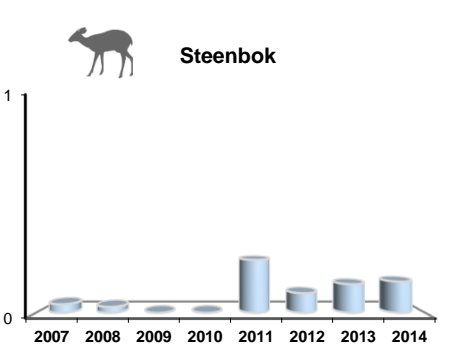

Animals seen during the count

Species	Waterholes - Khaidum										Line Transects			
	Cwiba Fountain	Doringstraat	Dussi	Khaidom	Leeupan	Omuramba	Shiyambi	Soncana	Tari Kora	Tsau	Tsoana Fountain	George Mukoya	Muduva Nyangana	Total
Duiker						1				1		29	12	43
Eland		58				2		106		3		31		200
Elephant	254	597		277	578	351	178	755	209	230	154			3583
Gemsbok	2	7		3				5	1	1		30	6	55
Giraffe				53				11				34	6	104
Hartebeest				1										1
Honey Badger											1		13	14
Hyaena	1	4			9	2	12	13	22	20	1			84
Jackal						1	1	18				59	25	104
Kudu				12	1	17			45	13				88
Leopard								1	2		1			5
Lion	1				9							6		16
Ostrich	1	1		1				8			8	2	40	61
Rhino										3		12	3	18
Roan	66	54		227	213		69	81	141	91	10			952
Steenbok						1		2		2		2	2	9
Vervet Monkey			17								2			19
Warthog	30	9		11	4	12	17	12	33	28	14			170

George Mukoya

Transects: 23; Transect Length: 228 km

Animals seen

Muduva Nyangana

Transects: 11; Transect Length: 94 km

Animals seen

Khaidum

Waterhole estimates

DF = drinking frequency

Species	DF	Count days										Total		
		Cwiba Fountain	Doringstraat	Dussi	Khaidom	Leeupan	Omuramba	Shiyambi	Soncana	Tari Kora	Tsau		Tsoana Fountain	
Duiker	4						1				1			3
Eland	4		77				3		141		4			225
Elephant	1.8	152	358		125	347	211	107	453	125	138	92		2108
Gemsbok	4	3	9		3			7	1	1				24
Giraffe	4				53				15					68
Hartebeest	2				0									1
Honey Badger														
Hyaena	2	1	3			6	1	8	9	15	13	1		56
Jackal	2						1	1	12					13
Kudu	2				6	1	11			30		9		57
Leopard	2							1	1			1	1	3
Lion	2	1				6								7
Ostrich	4	1	1		1				11			11		25
Rhino	4													4
Roan	1.5	33	27		85	106		34	40	70	46	5		448
Steenbok	4						1		3		3			7
Vervet Monkey														
Warthog	2	20	6		6	3	8	11	8	22	19	9		112
Wild dog	1								2			2		4
Wildebeest	1.5	4	1		10	13			4		62			93

Animals per day per waterhole

Trends

Distribution