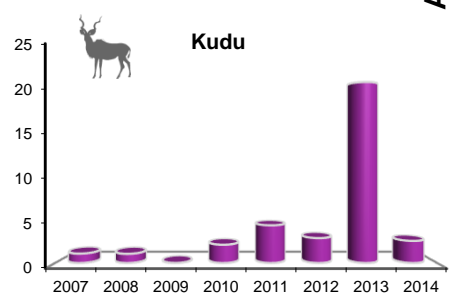

Khaidum

Waterhole estimates

DF = drinking frequency

Species	DF	Count days										Total		
		Cwiba Fountain	Doringstraat	Dussi	Khaidom	Leeupan	Omuramba	Shiyambi	Soncana	Tari Kora	Tsau		Tsoana Fountain	
Duiker	4						1				1			3
Eland	4		77				3		141		4			225
Elephant	1.8	152	358		125	347	211	107	453	125	138	92		2108
Gemsbok	4	3	9		3			7	1	1				24
Giraffe	4				53				15					68
Hartebeest	2				0									1
Honey Badger														
Hyaena	2	1	3			6	1	8	9	15	13	1		56
Jackal	2						1	1	12					13
Kudu	2				6	1	11			30		9		57
Leopard	2							1	1			1	1	3
Lion	2	1				6								7
Ostrich	4	1	1		1				11			11		25
Rhino	4													4
Roan	1.5	33	27		85	106		34	40	70	46	5		448
Steenbok	4						1		3		3			7
Vervet Monkey														
Warthog	2	20	6		6	3	8	11	8	22	19	9		112
Wild dog	1								2			2		4
Wildebeest	1.5	4	1		10	13			4		62			93