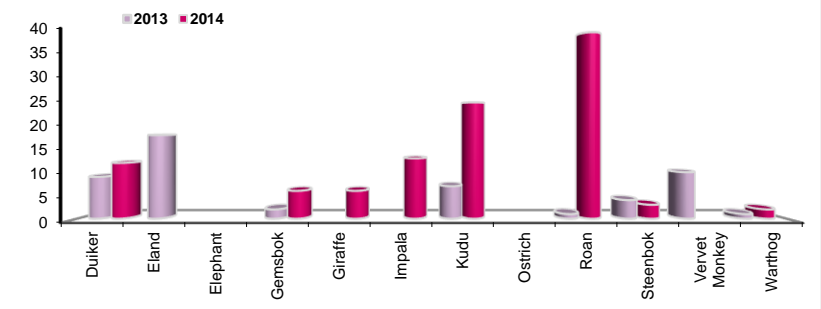

Muduva Nyangana

Transects: 11; Transect Length: 94 km

Animals seen