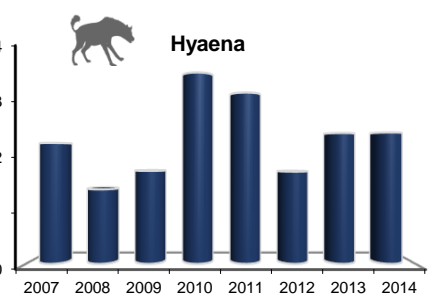

Khaidum

Waterhole estimates

DF = drinking frequency

Species	DF	Count days										Total		
		Cwiba Fountain	Doringstraat	Dussi	Khaidom	Leeupan	Omuramba	Shiyambi	Soncana	Tari Kora	Tsau		Tsoana Fountain	
Duiker	4						1				1			3
Eland	4		77				3		141		4			225
Elephant	1.8	152	358		125	347	211	107	453	125	138	92		2108
Gemsbok	4	3	9		3			7	1	1				24
Giraffe	4				53				15					68
Hartebeest	2				0									1
Honey Badger														
Hyaena	2	1	3			6	1	8	9	15	13	1		56
Jackal	2						1	1	12					13
Kudu	2				6	1	11			30		9		57
Leopard	2							1	1			1	1	3
Lion	2	1				6								7
Ostrich	4	1	1		1				11			11		25
Rhino	4													4
Roan	1.5	33	27		85	106		34	40	70	46	5		448
Steenbok	4						1		3		3			7
Vervet Monkey														
Warthog	2	20	6		6	3	8	11	8	22	19	9		112
Wild dog	1								2			2		4
Wildebeest	1.5	4	1		10	13			4		62			93